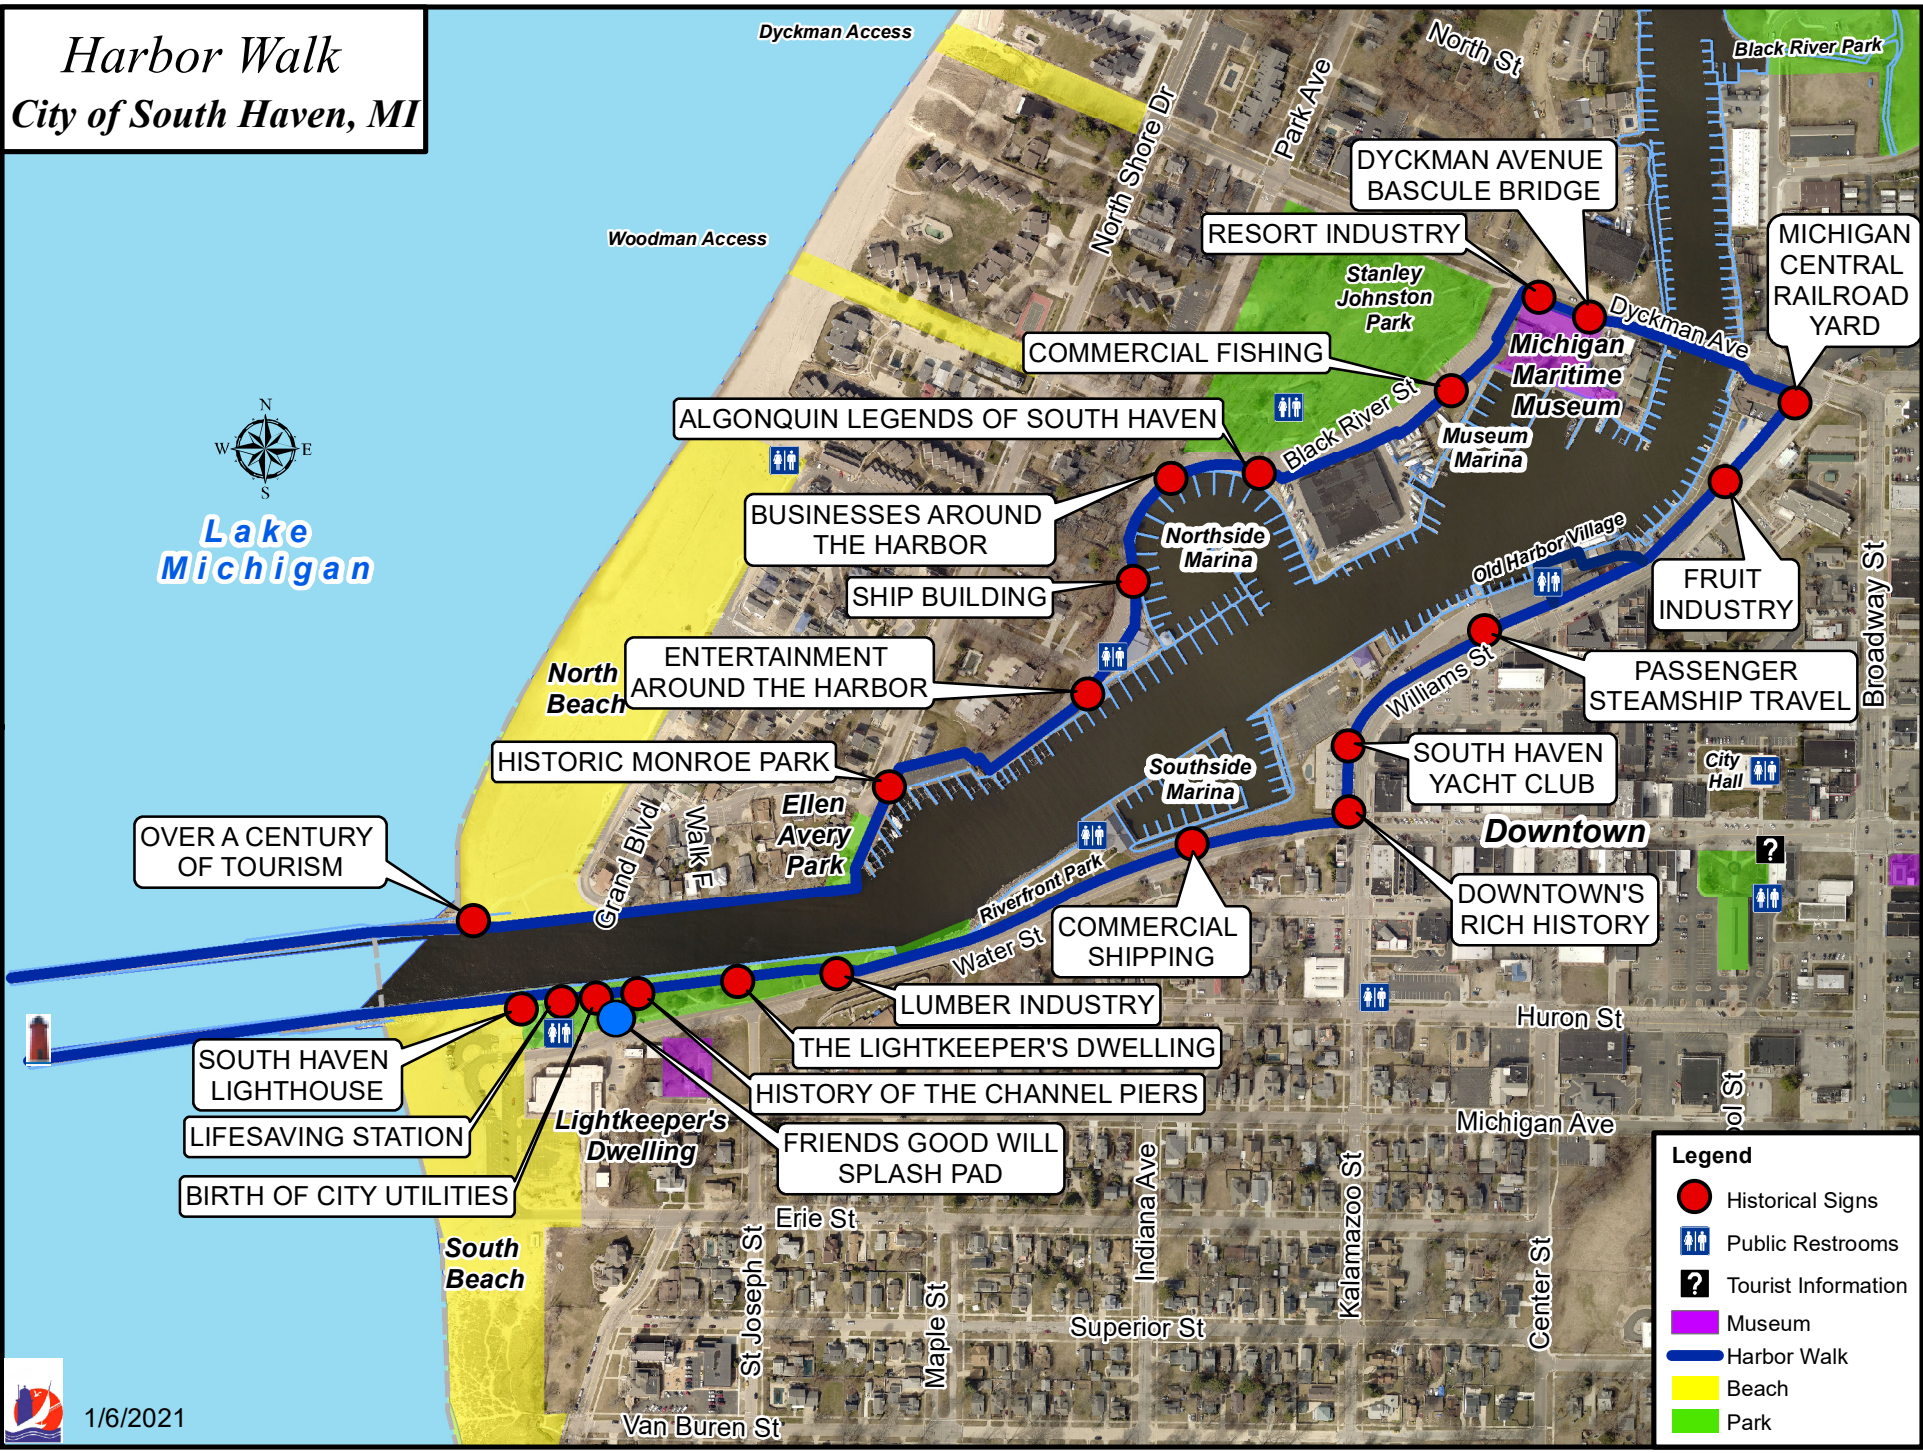

# Harbor Walk

## City of South Haven, MI

Legend	
<span style="color: red;">●</span>	Historical Signs
	Public Restrooms
	Tourist Information
<span style="background-color: purple; width: 15px; height: 10px; display: inline-block;"></span>	Museum
<span style="background-color: blue; width: 15px; height: 10px; display: inline-block;"></span>	Harbor Walk
<span style="background-color: yellow; width: 15px; height: 10px; display: inline-block;"></span>	Beach
<span style="background-color: green; width: 15px; height: 10px; display: inline-block;"></span>	Park